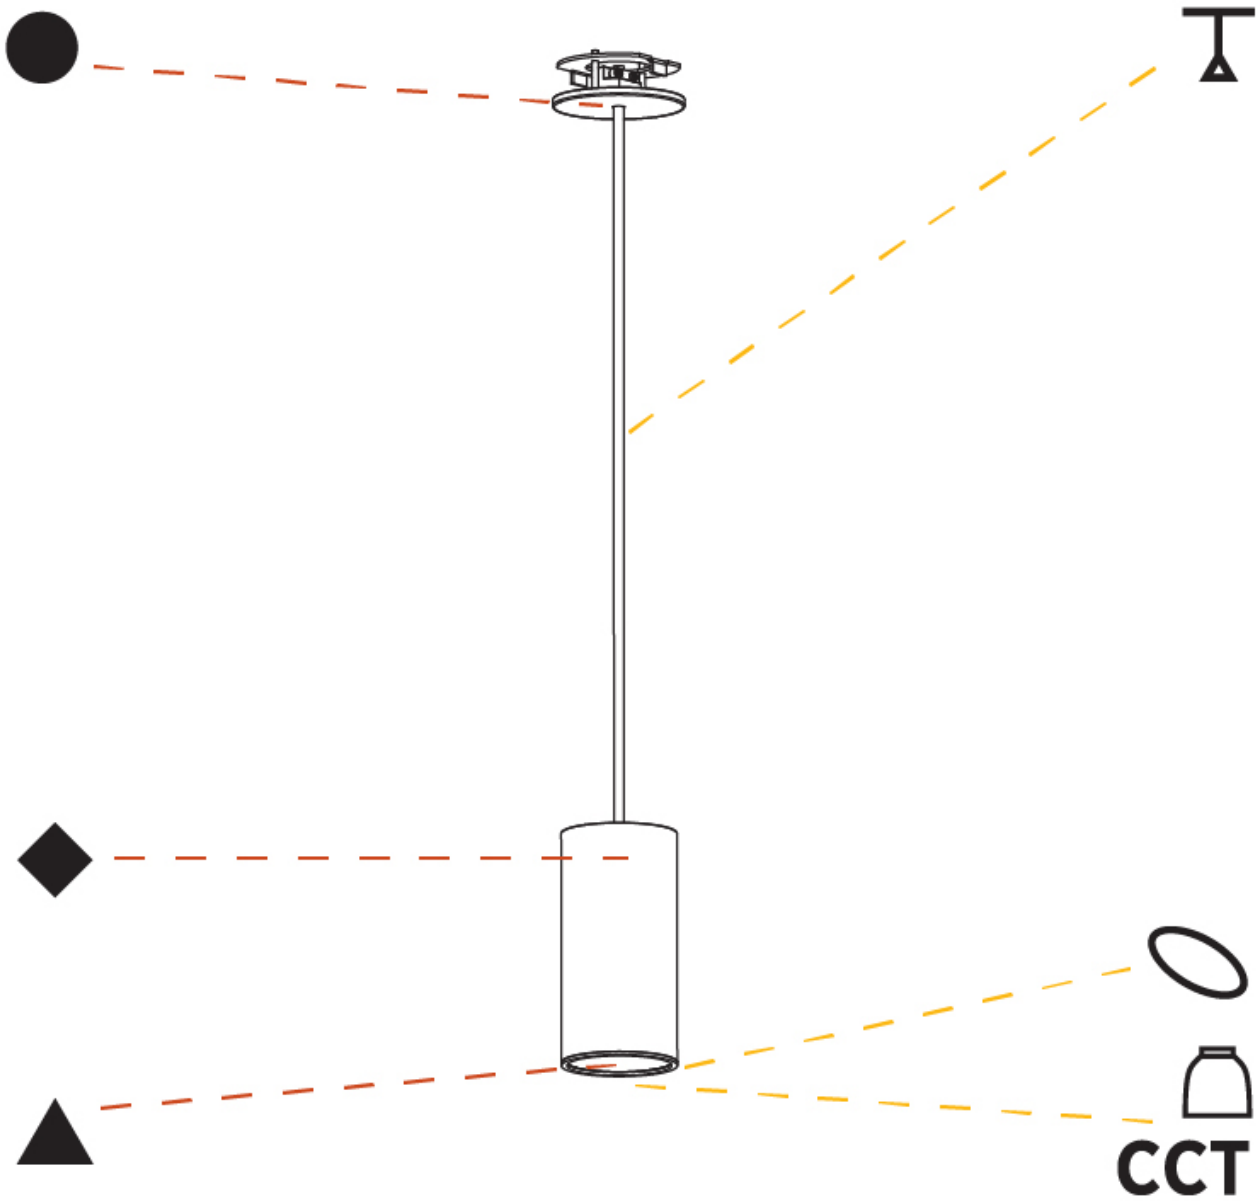

PROJECT	_____
TYPE	_____
SPECIFIER	_____
QUANTITY	_____
DATE	_____

HANGOVER MONOPOINT RECESSED CANOPY SUSPENSION

A300157-

A