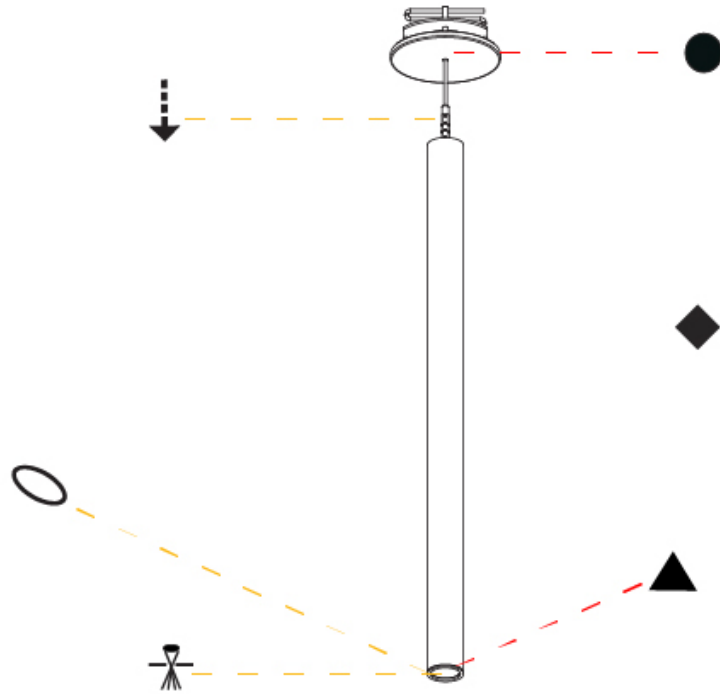

## HANGOVER PLUG SHINE MONOPOINT RECESSED CANOPY SUSPENSION

A30844-

PROJECT

TYPE

SPECIFIER

QUANTITY

DATE

A