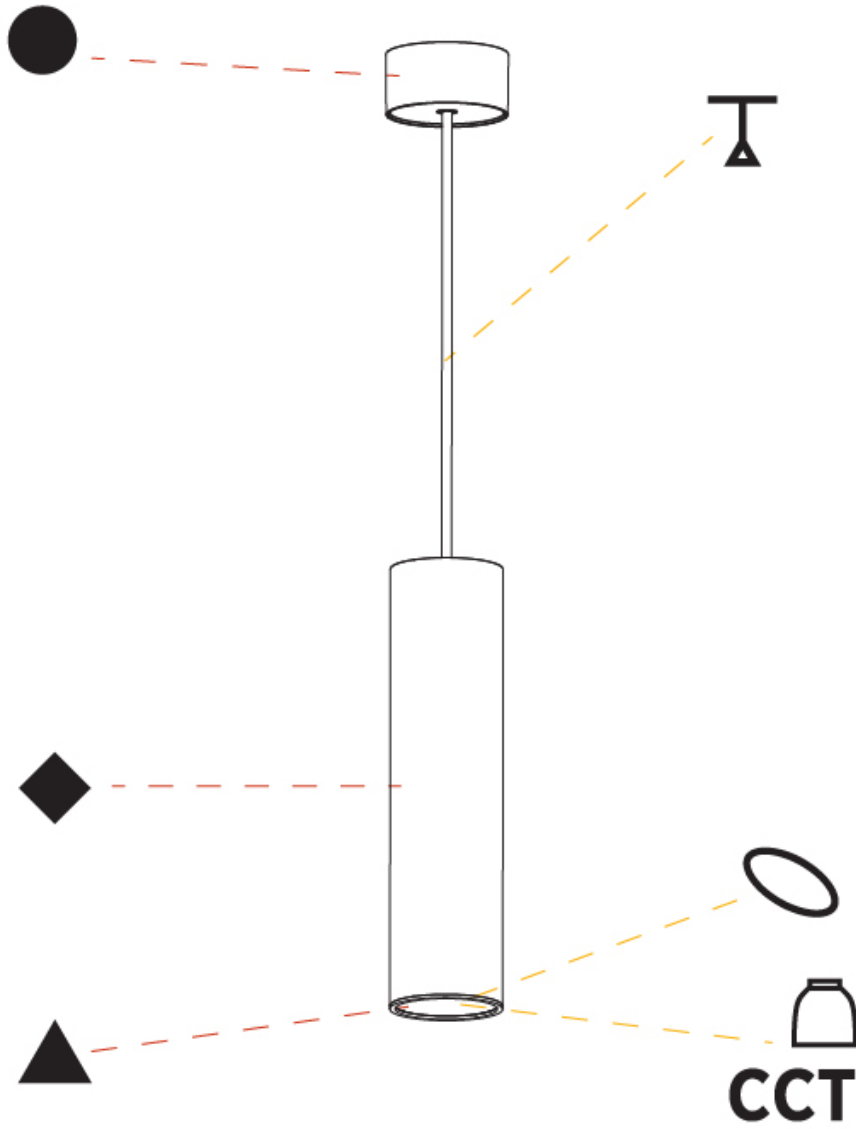

HANGOVER MONOPOINT SURFACE CANOPY SUSPENSION

A300167-

PROJECT
TYPE
SPECIFIER
QUANTITY
DATE

A